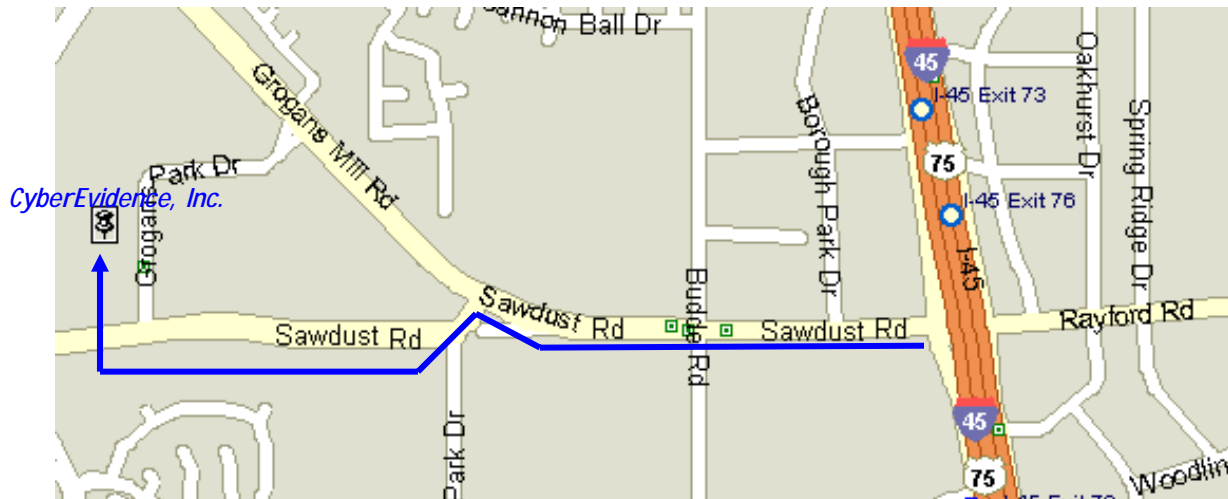

OUR LOCATION

On I-45, take Exit #73 – Rayford/Sawdust. (If you are coming from the south, take a left under the freeway; if you are coming from the north, take a right at Sawdust Road.)

At the third light, turn left, continuing on Sawdust. There is a former Wal-Mart on the right and a Starbucks at the far left corner at this intersection.

Grogan's Park Drive is the next traffic light you approach. There is a Wal-Mart Super Center on the left-hand side of the road at this intersection. Once you turn right on to Grogan's Park Drive, we are the second building on the left. It has a large, white #5 on it. We are on the second floor, Suite 211.

****GPS Users – Many GPS devices erroneously show a *Private Driveway* as Grogan's Park Drive. This driveway is *past* Grogan's Park Drive, and leads to some local schools!**

Please note – you CANNOT turn left onto Grogans Park Drive from Grogan's Mill Road – you MUST turn onto Grogan's Park Drive from Sawdust! **Class hours are from 8:00 AM – 5:00 PM.**